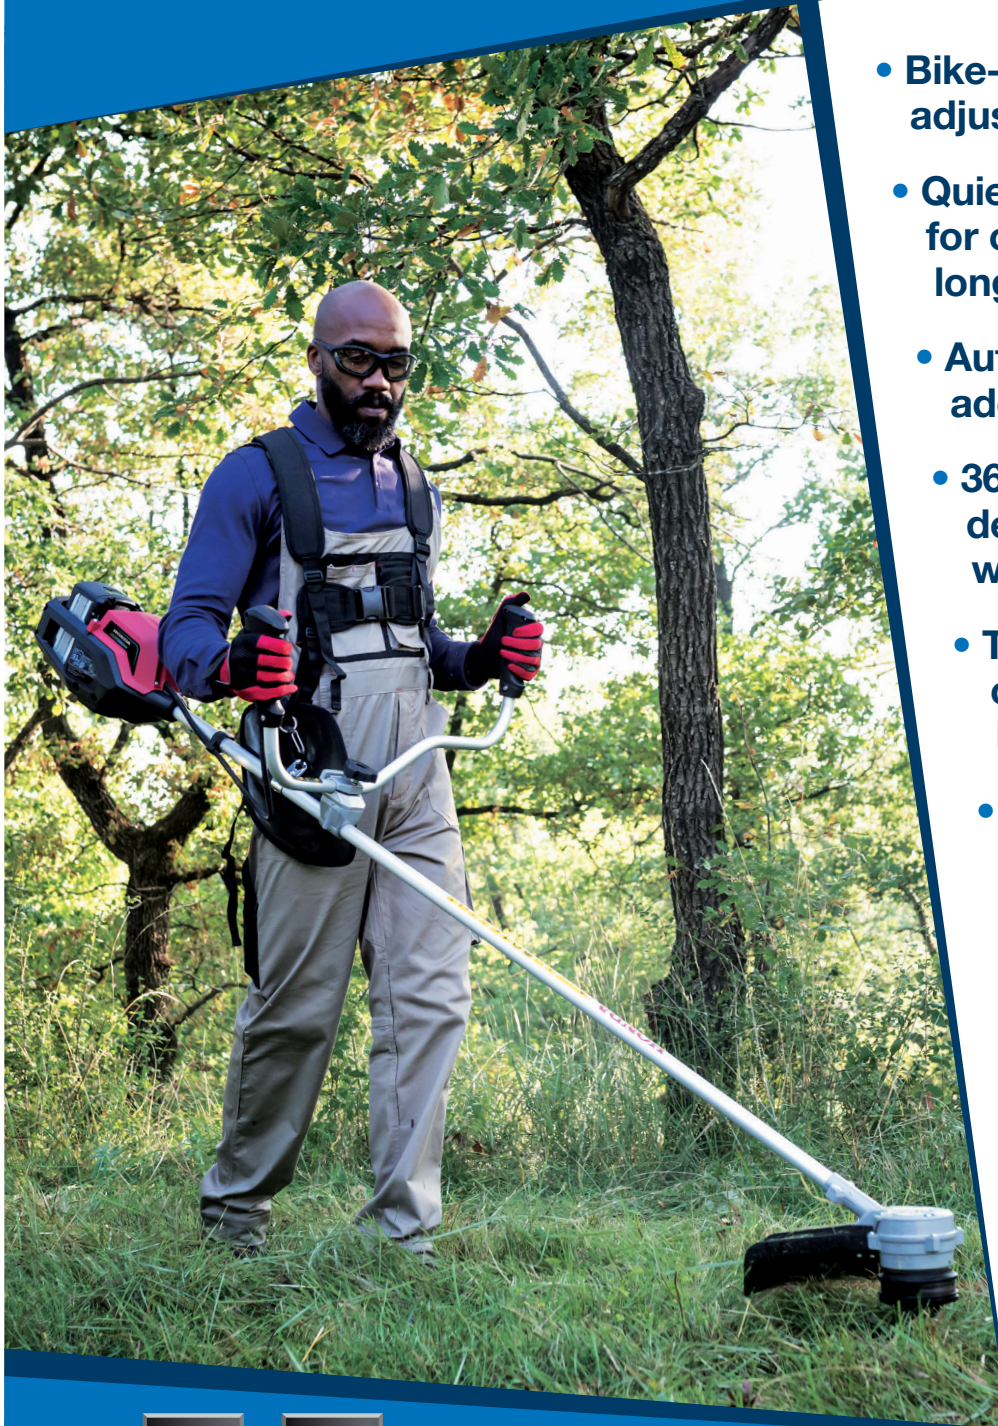

**HHT 36 AXB CORDLESS BRUSHCUTTER**

A cordless brushcutter that delivers.  
Tame the toughest vegetation with  
interchangeable nylon or 3-tooth  
blade heads.

- **Bike-style handle, 6.5kg body and adjustable harness for support**
- **Quiet with minimal vibration, for comfortable use over long periods**
- **Automatic blade release for added safety**
- **36V direct drive motor delivering sustained power with no need for servicing**
- **The Honda Li-ion battery can be used across the Honda cordless range**
- **Three battery options to suit your needs and budget (4Ah, 6Ah, 9Ah)**
- **Battery can be charged to 100% capacity in just 35 minutes<sup>A</sup>**

<sup>A</sup>Achieved when using a 4Ah battery.

Scan the QR code with your smartphone camera to view the full brochure.

Domestic Use

Commercial Use

**ENGINEERING FOR** *Life*

\*Subject to an annual service.